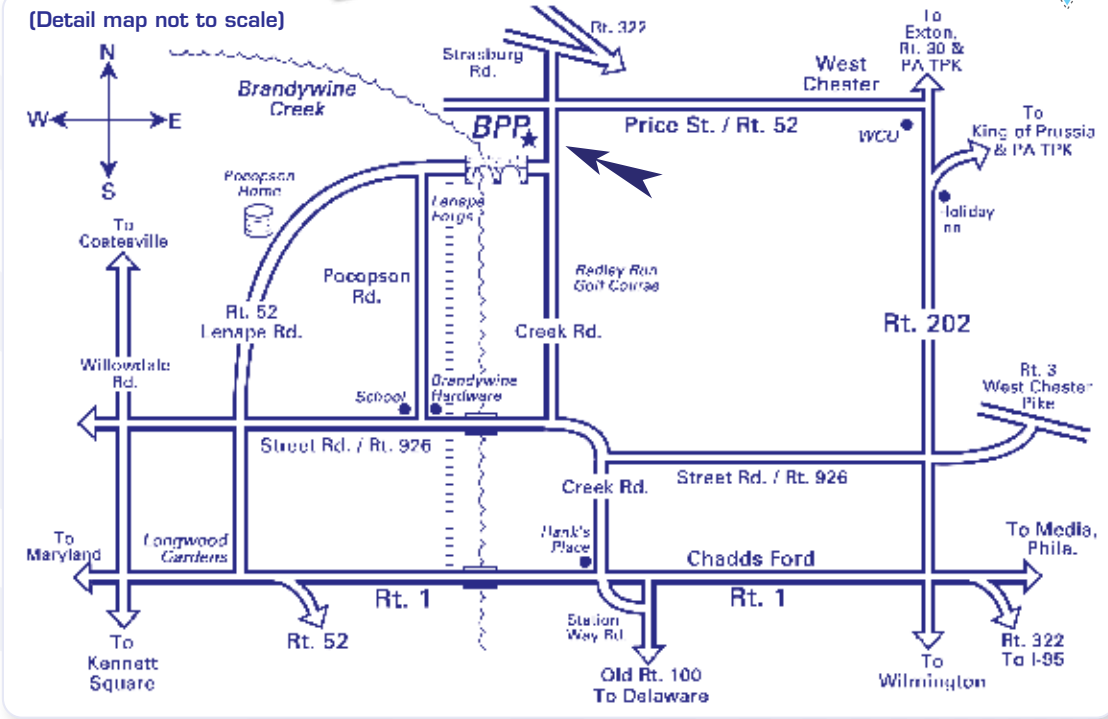

DIRECTIONS & MAPS

DIRECTIONS AND MAPS

GPS Coordinates

North 39° 54.936

West 075° 37.816

Brandywine Picnic Park • 690 South Creek Road • West Chester, PA 19382-2002
Phone: 610-793-3198 • FAX: 610-793-1814
www.picnic.com